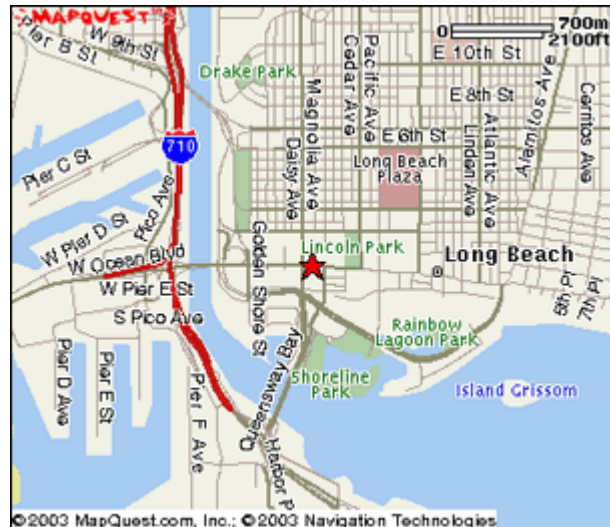

# Proficient INVESTIGATIONS

A Division of the Proficient Group, Inc.

**By Appointment Only**

**(858) 668-3100**

Directions to our Long Beach Office

**444 West Ocean, Suite 800  
Long Beach, California 90802**

From I-710 Take the Golden Shore ramp toward Catalina Landing

Turn Left onto Golden Shore St.  
Turn right onto West Ocean Blvd.  
Stop at 444 West Ocean Blvd.

We are located in Suite 800 –  
Introduce yourself to the  
receptionist.

444 West Ocean, Suite 800, Long Beach, California 92802